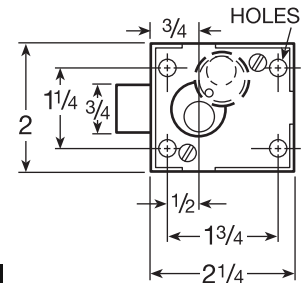

## 15481 Enclosure Lock PIN TUMBLER & WARDED

Part#	Handing	Description	Master Keyed	Finish	MFT PT #	Stock Quantity	Boxed Weight lbs/oz
-------	---------	-------------	--------------	--------	----------	----------------	---------------------

**55481**

- Cannot be Masterkeyed
- **Material:** Zinc Die Cast
- **Operation:** Available Right Hand, Keyed Alike #2 in CR Keyway Only

15481

A15481