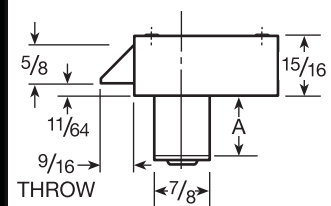

Other FJM Cabinet Products

Innovative, Quality Security Solutions

www.fjmsecurity.com

18424 HWY 99, Lynnwood WA 98037

800-654-1786