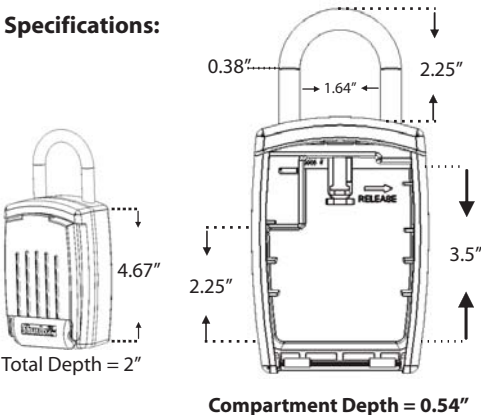

Specifications: