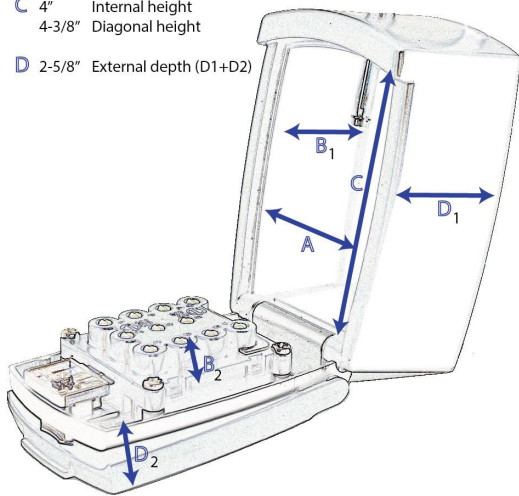

SL-590-CVR

KeyGuard Pro Lock Box

Large Capacity / Wall Mount / Rubber Cover

PRODUCT DATA SHEET

Large Capacity
Storage
Compartment

Full Body
Rubber
Cover

FEATURES

- **Cover:** Includes cover for extra protection against severe weather.
- **Mounting:** Key lock box for wall mounting
- **Keypad:** Push button resettable combination
- **Keyless Security:** Protect your keys while still having easy access to them.
- **Permanent Secure Mounting:** The Wall Mount KeyGuard offers peace of mind with permanent secure key storage. Install the Wall Mount KeyGuard at the desired location to allow secure key storage for children, family, contractors, medical providers and more.
- **Secure Storage:** For keys, access cards, or other items in this secure lock box. Stop storing your spare key under the mat, above the door frame, or in a rock-shaped hide-a-key. Make your keys truly secure. Can also store keyfobs, garage door openers, etc.
- **Pick-Resistant:** Punch button combination.
- **Familiar Keypad:** The push buttons are arranged like they are on a phone with letters and numbers. Your combination doesn't have to be numbers; it could be a word that's easy to remember.
- **Strong:** Metal frame infrastructure.
- **Resettable:** Easily change combination
- **Weatherproof:** Built to withstand cold, heat, and rain.
- **Cover Options:** For standard cover, see **SL-590**

DIMENSIONS

- A** 2-3/8" Internal width
- B** 1-1/8" Internal Depth (B1-B2)
(minus punch mechanics)
- C** 4" Internal height
4-3/8" Diagonal height
- D** 2-5/8" External depth (D1+D2)

Item No.	Exterior Finish	Compartment Access	Mounting
SL-590-CVR	Black	Front	Wall

INTERIOR DIMENSIONS

- 4" Height
- 1-1/8" Depth
- 2-3/8" Width

! WARNING: This product can expose you to chemicals including chromium, which is known to the State of California to cause cancer and birth defects or other reproductive harm. For more information go to www.P65Warnings.ca.gov.